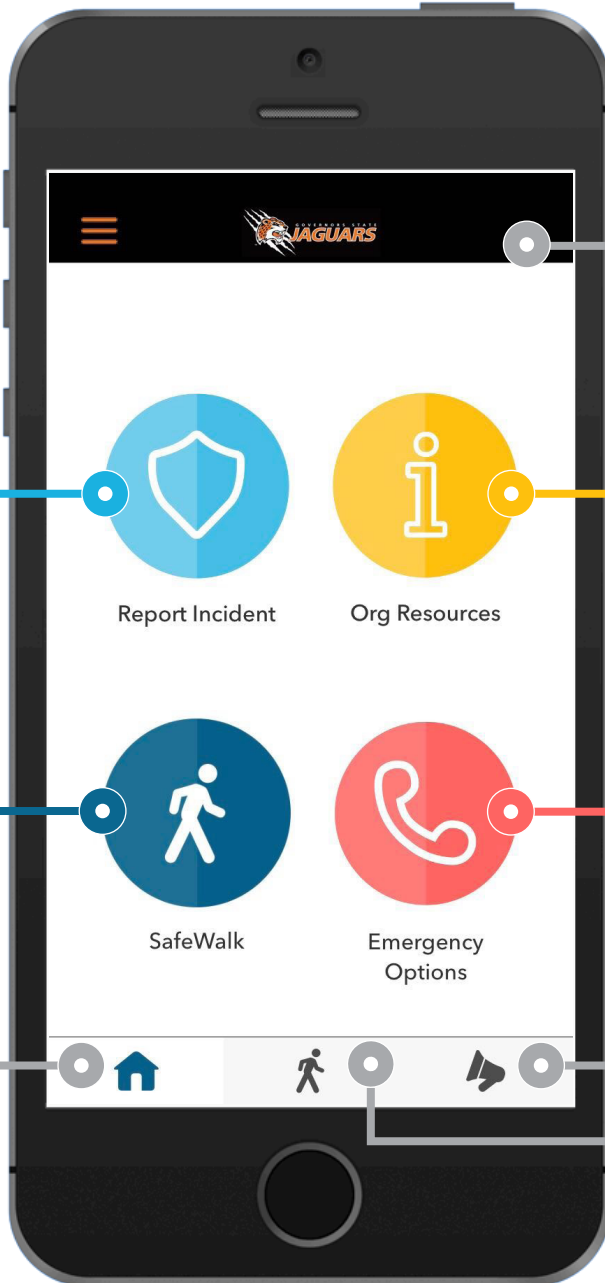

LiveSafe®

Get LiveSafe

Download "LiveSafe" from the App Store or Google Play. Register and fill out your profile. Select "Governors State University". You're set!

Share info with Safety & Security

Submit tips related to safety concerns. Attach a photo, video, or audio file. You can even do it anonymously.

Report Incident

Org Resources

Know what to do in an emergency and other info

Access important information from your organization, like just-in-time training. Use the Safety Map to find organization buildings, safety places, and other information.

Help ensure you and friends get home safely

Virtually walk a friend home by watching them on a map with SafeWalk.

SafeWalk

Emergency Options

Request help in an emergency

Quickly access emergency numbers. Campus Police can leverage location-data in an emergency, allowing for faster response times.

Tab navigation: Home

Keeps organization-related functionality in one place within the app.

Tab navigation: SafeWalk and Notifications

Virtually walk contacts to their intended destination and know when they have arrived. Access broadcast messages.